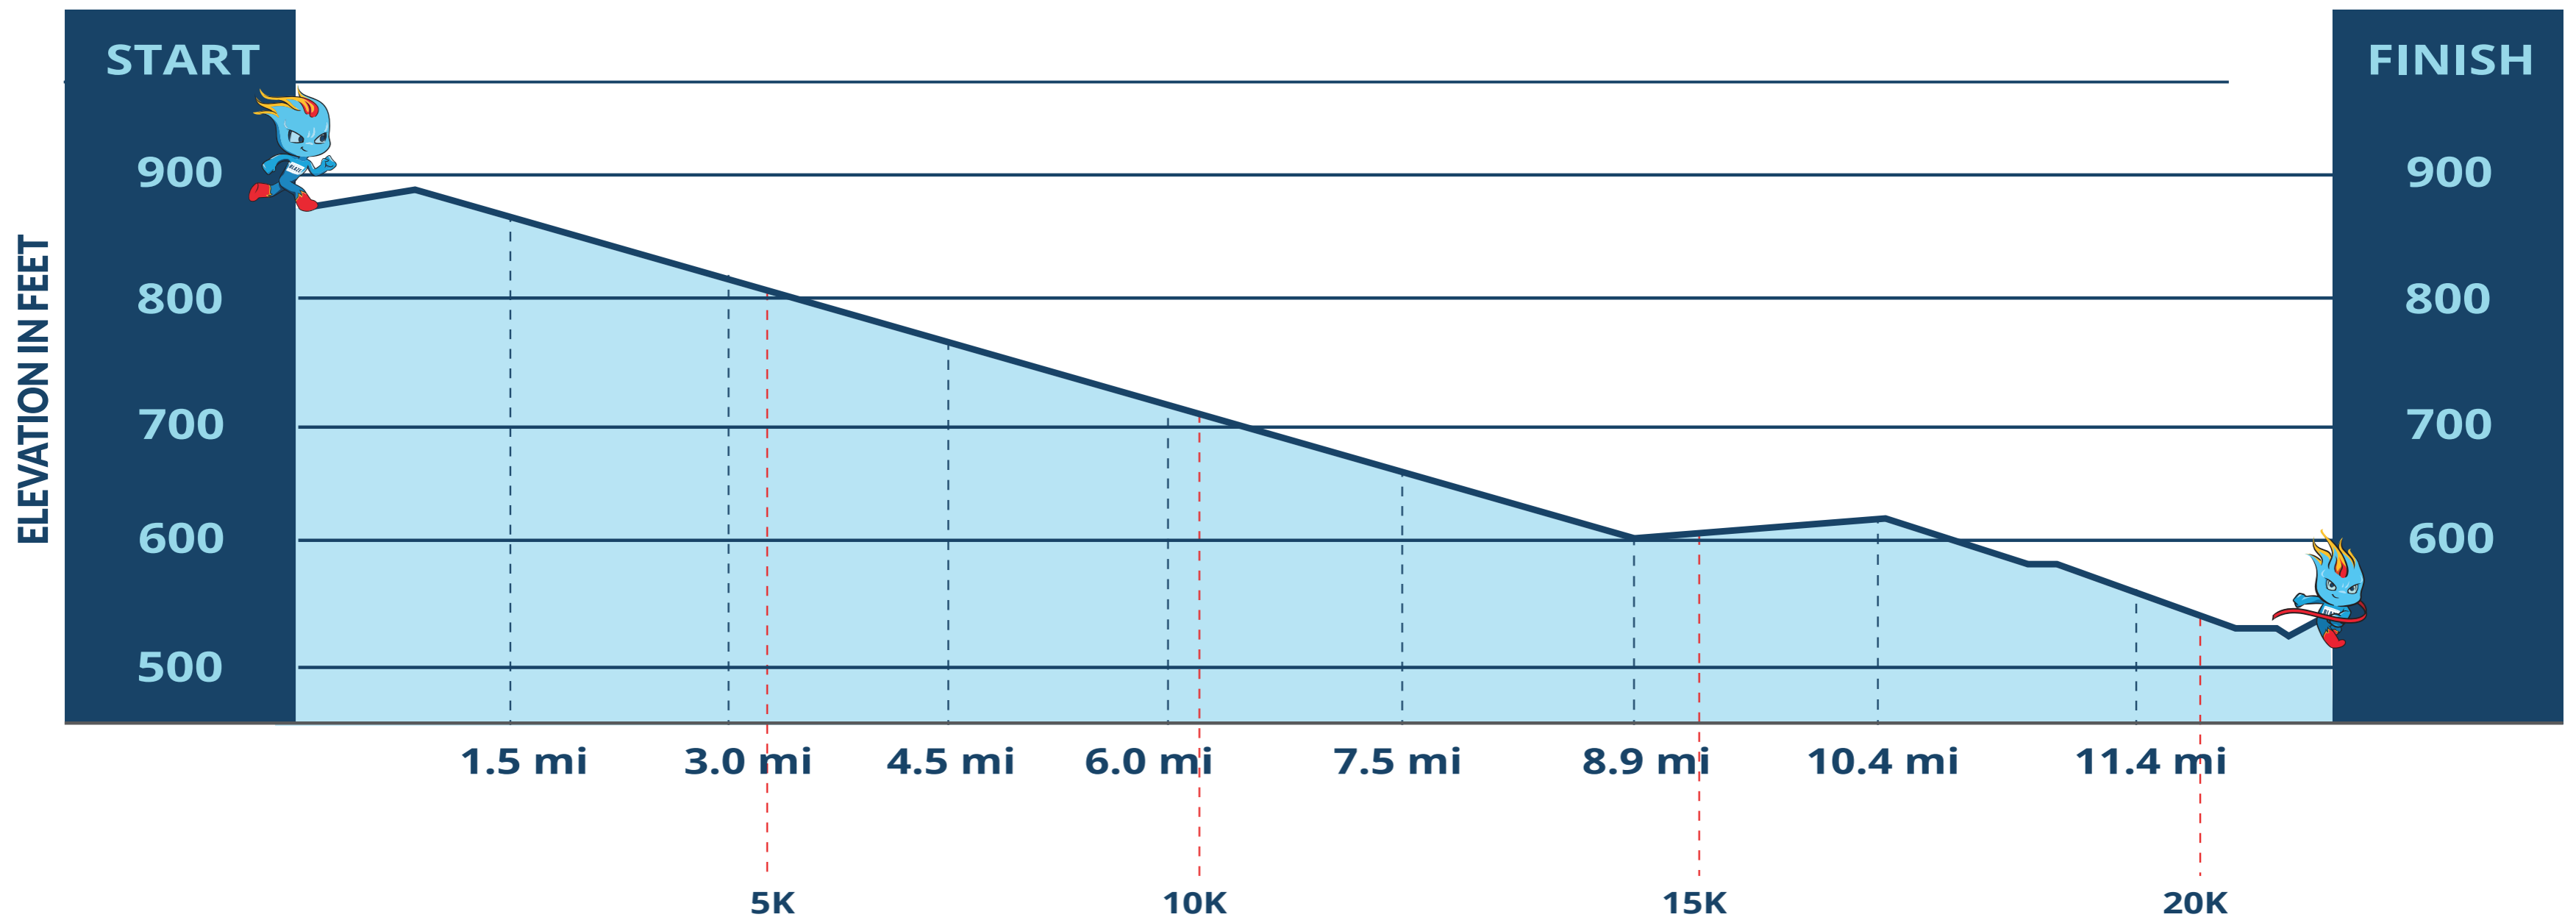

AUSTIN

INTERNATIONAL HALF

ELEVATION PROFILE